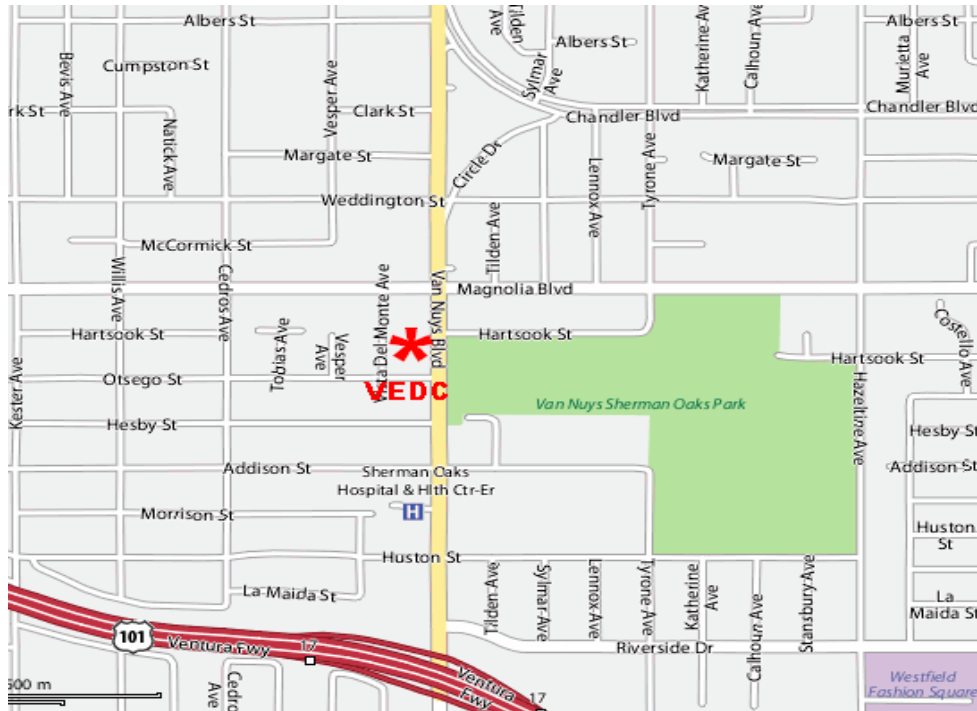

CENTER FOR  
NONPROFIT  
MANAGEMENT

*Driving & Parking Instructions for*  
**Valley Economic Development Center (VEDC)**  
5121 Van Nuys Blvd.  
3rd Floor, Van Nuys, CA 91403

Driving from Downtown Los Angeles:

Head North on the 101 Freeway  
Exit Van Nuys Blvd.  
Turn right on Van Nuys Blvd.  
Turn right into Van Nuys Sherman Oaks Park's parking lot

Parking Instructions:

Free parking at Van Nuys Sherman Oaks Park's parking lot